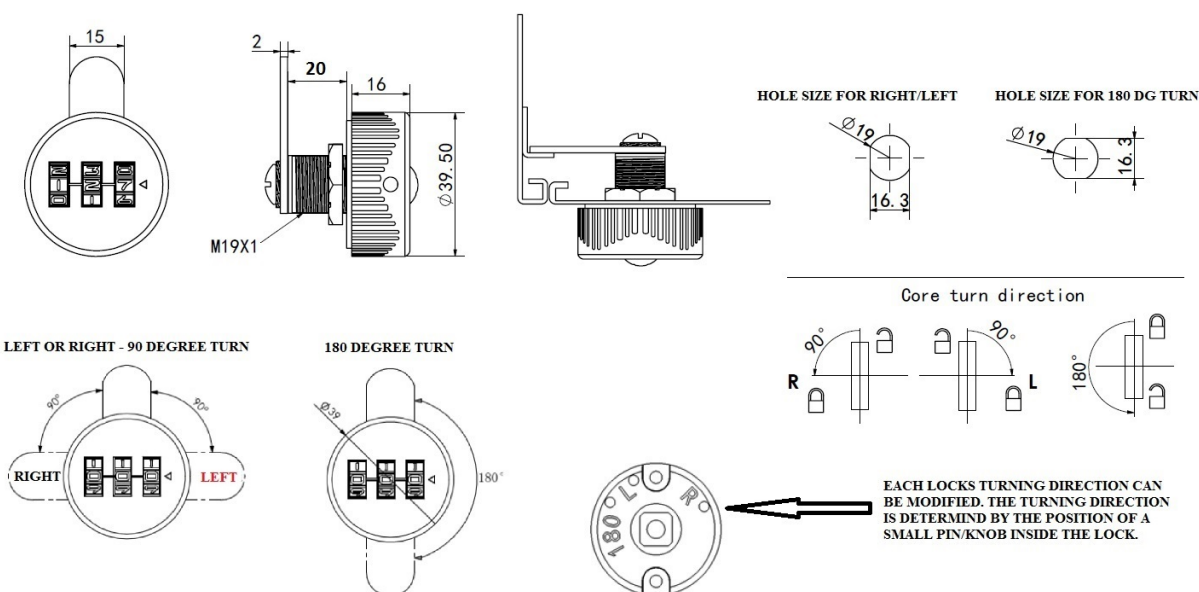

PRODUCT SHEET

Description:

Combi. Cam Lock "Jacks", 90DG, LH, $\varnothing 19 \times 20$ mm, CPL, Cam A04

Item number:

14.08.213-5

Units	Box	Carton	HS Code	Barcode
Pcs.	10	100	8301300000	
5704866498906				

EACH LOCKS TURNING DIRECTION CAN BE MODIFIED. THE TURNING DIRECTION IS DETERMINED BY THE POSITION OF A SMALL PIN/KNOB INSIDE THE LOCK.

SISO A/S

Mileparken 11
DK-2740 Skovlunde
Denmark
VAT: DK 24786013

Phone +45 45 830 900